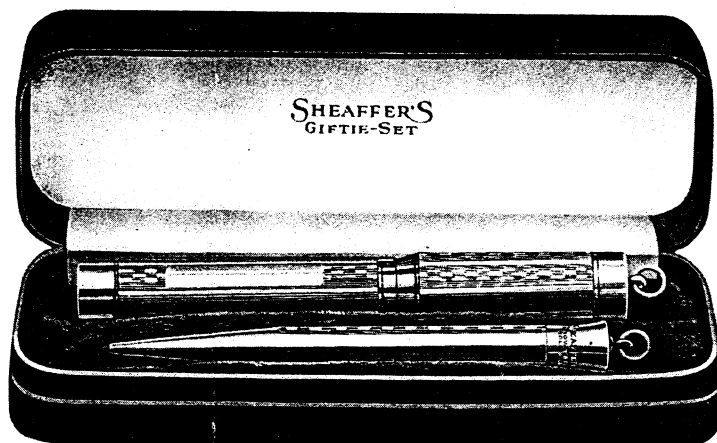

Gold filled and Sterling prices include plush box. Solid gold prices include leather box.

The "Gifts That Last"

Sheaffer's Giftie Sets

Regular length—pen five inches, pencil five inches

Set No.	Pcl. No.	Pcl. Price	Pen No.	Pen Price	Set Price
C6—CT—Green Gold Filled.....		\$6.00	36TC—Green Gold Filled.....	\$10.50	\$14.00

The "Gifts That Last"

Sheaffer's Giftie Sets

Regular length—pen five inches, pencil five inches

Set No.	Pcl. No.	Pcl. Price	Pen No.	Pen Price	Set Price
B7	—BP	—Sterling\$ 6.00	26PC—Sterling	\$10.50	\$ 16.00
De Luxe	DHE—14K G. G.	50.00	366HEC—14K Green Gold....	52.00	100.00